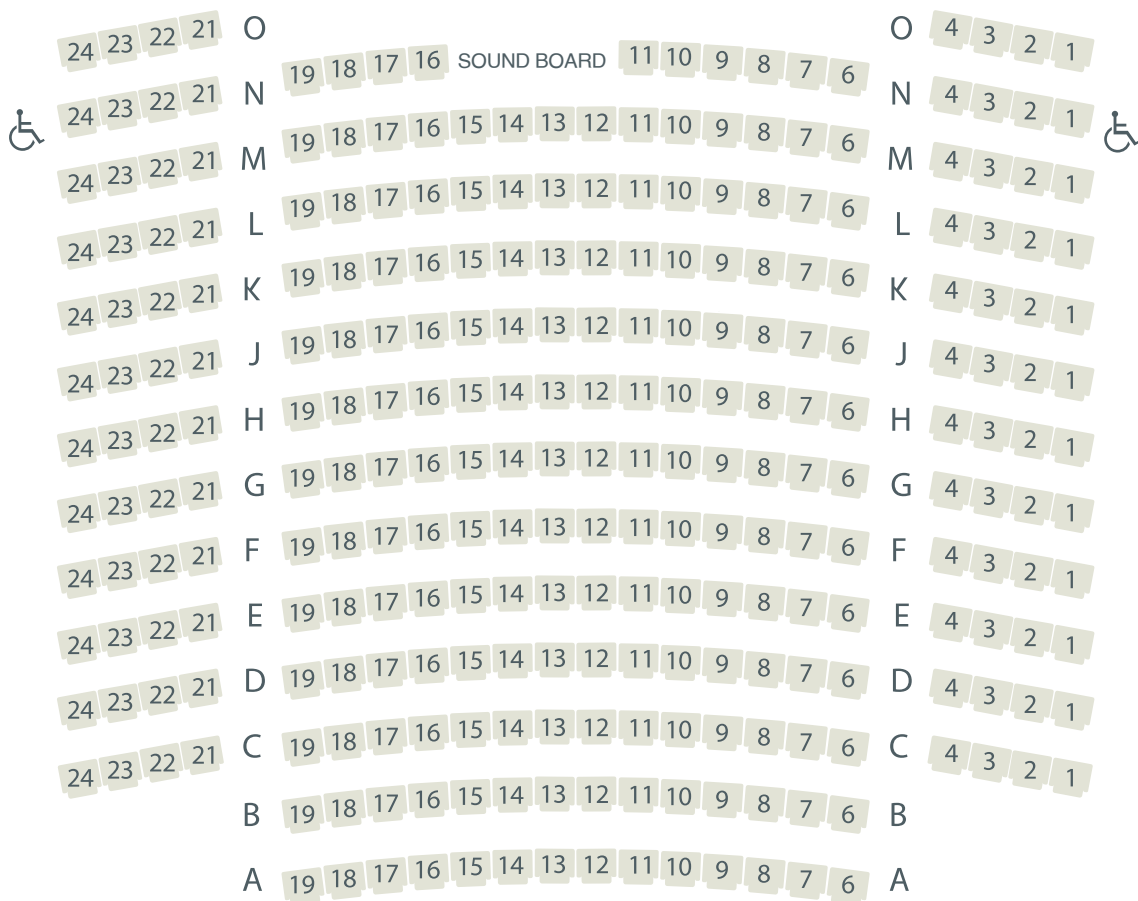

DRAYTON FESTIVAL THEATRE

FULL CAPACITY

Balcony

STAGE

Free Parking

Wheelchair Accessible, Elevator to Balcony

385 Seats