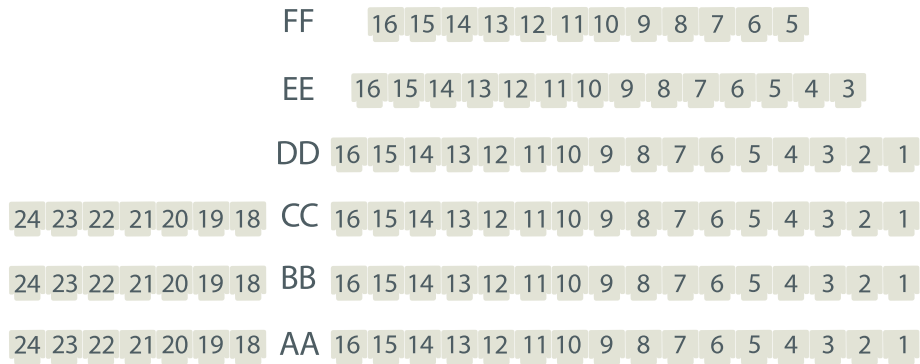

DRAYTON FESTIVAL THEATRE

FULL CAPACITY

Balcony

STAGE

Free Parking

Wheelchair Accessible, Elevator to Balcony

385 Seats